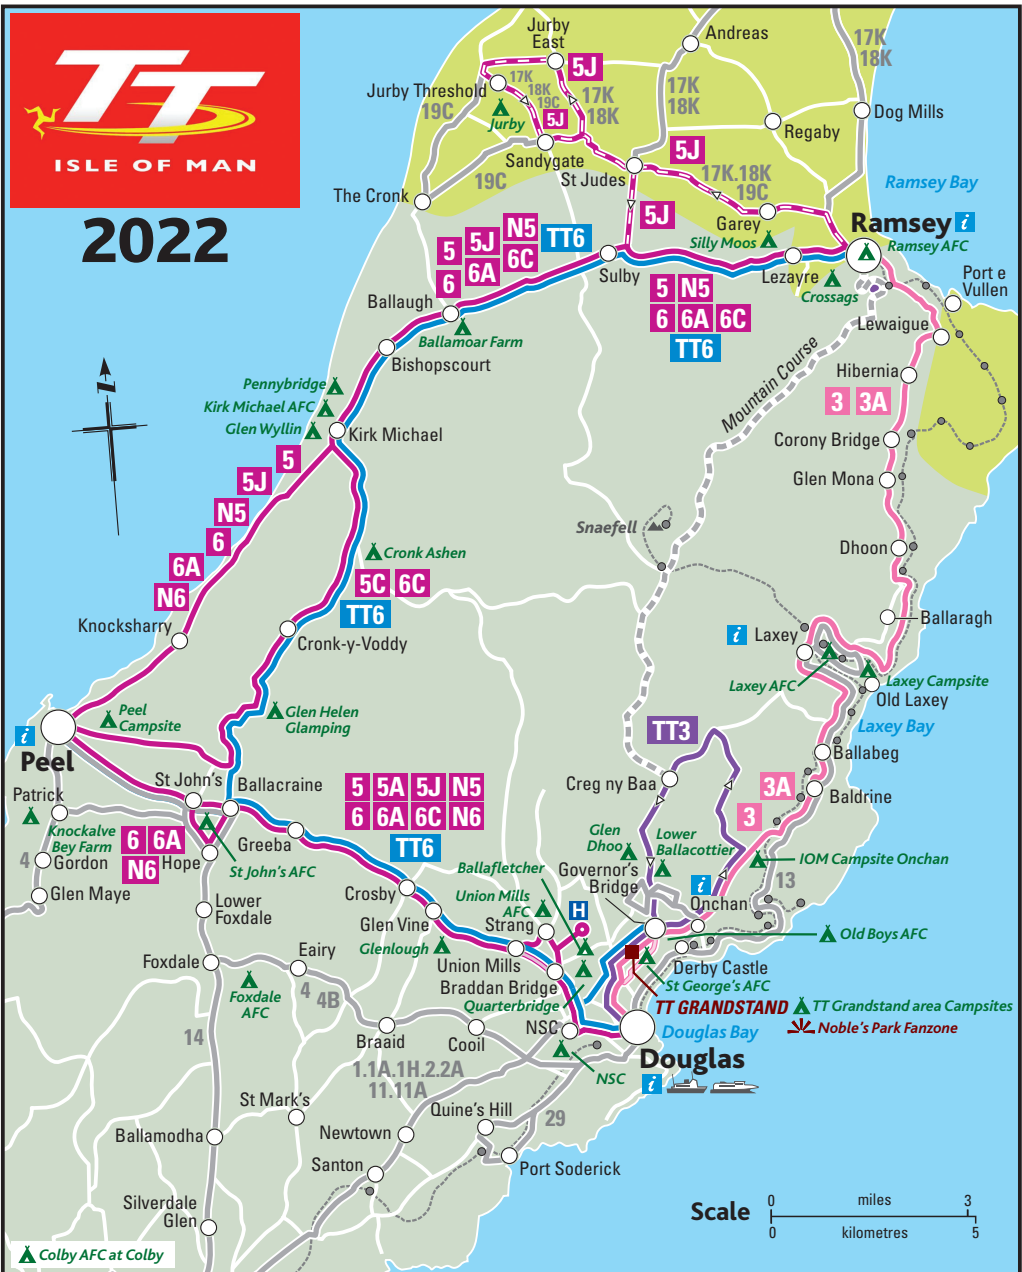

ISLE OF MAN

2022

▲ Colby AFC at Colby

Key	3/3A
	3A variation
	5/5A/5J/N5/6/6A/6C
	5J variation
	TT3 Race Special
	TT6 Race Special
	Other bus routes
	Section of TT Mountain Course not covered by bus for safety reasons

	Railway / Horse Tram
	Ferry/Seacat
	Bus travels in direction of arrow shown
	Served by ConnectVILLAGES

	Tourist information
	Campsite
	Noble's Hospital