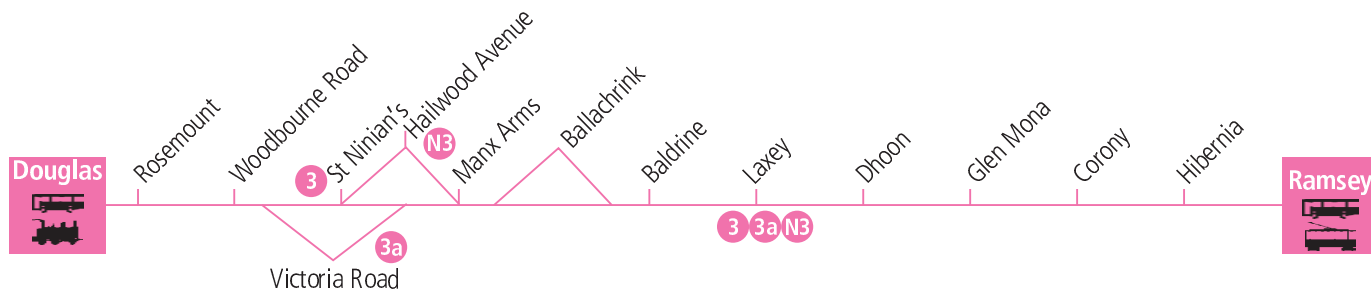

3
3a
3b
N3
X3

Mondays to Saturdays

Jelune dys Jesarn

Place	Service	Mondays to Fridays			Saturdays																
		3a	3b	3	3a	3	3	3	3	3	3	3	3	3	3	3	3	3	3	3	
Douglas, Lord Street, Stop D		0635	–	0740	0635	0740	0810	0840	0910	0940	1010	1040	1110	1140	1210	1240	1310	1340	1410	1440	1510
Rosemount, Trinity Church		0638	–	0744	0638	0744	0814	0844	0914	0944	1014	1044	1114	1144	1214	1244	1314	1344	1414	1444	1514
St Ninian's, school		–	–	0748	–	0748	0818	0848	0918	0948	1018	1048	1118	1148	1218	1248	1318	1348	1418	1448	1518
Glencrutchery Road, Greenfield Road		–	–	0750	–	0750	0820	0850	0920	0950	1020	1050	1120	1150	1220	1250	1320	1350	1420	1450	1520
Victoria Road, Tesco		0644	–	–	0644	–	–	–	–	–	–	–	–	–	–	–	–	–	–	–	–
Onchan, Manx Arms		0648	–	0755	0648	0755	0825	0855	0925	0955	1025	1055	1125	1155	1225	1255	1325	1355	1425	1455	1525
Ballachrink, shop		–	–	–	0651	0758	–	–	–	–	–	–	–	–	–	–	–	–	–	–	–
Baldrine, Methodist Hall		0653	–	0800	0657	0804	0830	0900	0930	1000	1030	1100	1130	1200	1230	1300	1330	1400	1430	1500	1530
Laxey, MER shelter		0701	0807	0808	0704	0812	0838	0908	0938	1008	1038	1108	1138	1208	1238	1308	1338	1408	1438	1508	1538
Ballaragh		–	0813	–	–	–	–	–	–	–	–	–	–	–	–	–	–	–	–	–	–
Dhoon Glen, car park		0708	0815	0815	0711	0819	0845	0915	0945	1015	1045	1115	1145	1215	1245	1315	1345	1415	1445	1515	1545
Glen Mona, Ballagorry Drive		0711	0818	0818	0714	0823	0848	0918	0948	1018	1048	1118	1148	1218	1248	1318	1348	1418	1448	1518	1548
Ramsey, Bus Station		0723	0840	0831	0727	0835	0901	0931	1001	1031	1101	1131	1201	1231	1301	1331	1401	1431	1501	1531	1601
			◆	◆																	

Pushchairs share the same space with wheelchair users and you should be prepared to collapse your pushchair and place it within the luggage rack to allow a wheelchair user on board.