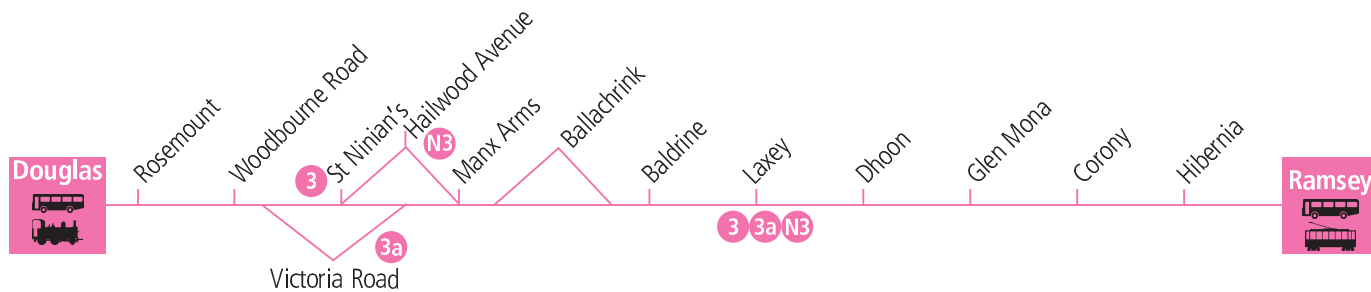

3
3a
3b
N3
X3

Mondays to Saturdays

Jelune dys Jesarn

Place	Service	Mondays to Fridays			Saturdays																
		3a	3b	3	3a	3	3	3	3	3	3	3	3	3	3	3	3	3	3	3	
Douglas, Lord Street Stand D		0635	–	0740	0635	0740	0810	0840	0910	0940	1010	1040	1110	1140	1210	1240	1310	1340	1410	1440	1510
Rosemount, Trinity Church		0638	–	0744	0638	0744	0814	0844	0914	0944	1014	1044	1114	1144	1214	1244	1314	1344	1414	1444	1514
St Ninian's, school		–	–	0748	–	0748	0818	0848	0918	0948	1018	1048	1118	1148	1218	1248	1318	1348	1418	1448	1518
Glencrutchery Road, Greenfield Road		–	–	0750	–	0750	0820	0850	0920	0950	1020	1050	1120	1150	1220	1250	1320	1350	1420	1450	1520
Victoria Road, Tesco		0644	–	–	0644	–	–	–	–	–	–	–	–	–	–	–	–	–	–	–	–
Onchan, Manx Arms		0648	–	0755	0648	0755	0825	0855	0925	0955	1025	1055	1125	1155	1225	1255	1325	1355	1425	1455	1525
Ballachrink, shop		–	–	–	0651	0758	–	–	–	–	–	–	–	–	–	–	–	–	–	–	–
Baldrine, Methodist Hall		0653	–	0800	0657	0804	0830	0900	0930	1000	1030	1100	1130	1200	1230	1300	1330	1400	1430	1500	1530
Laxey, MER shelter		0701	0807	0808	0704	0812	0838	0908	0938	1008	1038	1108	1138	1208	1238	1308	1338	1408	1438	1508	1538
Ballaragh		–	0813	–	–	–	–	–	–	–	–	–	–	–	–	–	–	–	–	–	–
Dhoon Glen, car park		0708	0815	0815	0711	0819	0845	0915	0945	1015	1045	1115	1145	1215	1245	1315	1345	1415	1445	1515	1545
Glen Mona, Ballagorry Drive		0711	0818	0818	0714	0823	0848	0918	0948	1018	1048	1118	1148	1218	1248	1318	1348	1418	1448	1518	1548
Ramsey, Bus Station		0723	0840	0831	0727	0835	0901	0931	1001	1031	1101	1131	1201	1231	1301	1331	1401	1431	1501	1531	1601
			◆	◆																	

Pushchairs share the same space with wheelchair users and you should be prepared to collapse your pushchair and place it within the luggage rack to allow a wheelchair user on board.

Hearing Loop
switch hearing aid or CI to T-coil