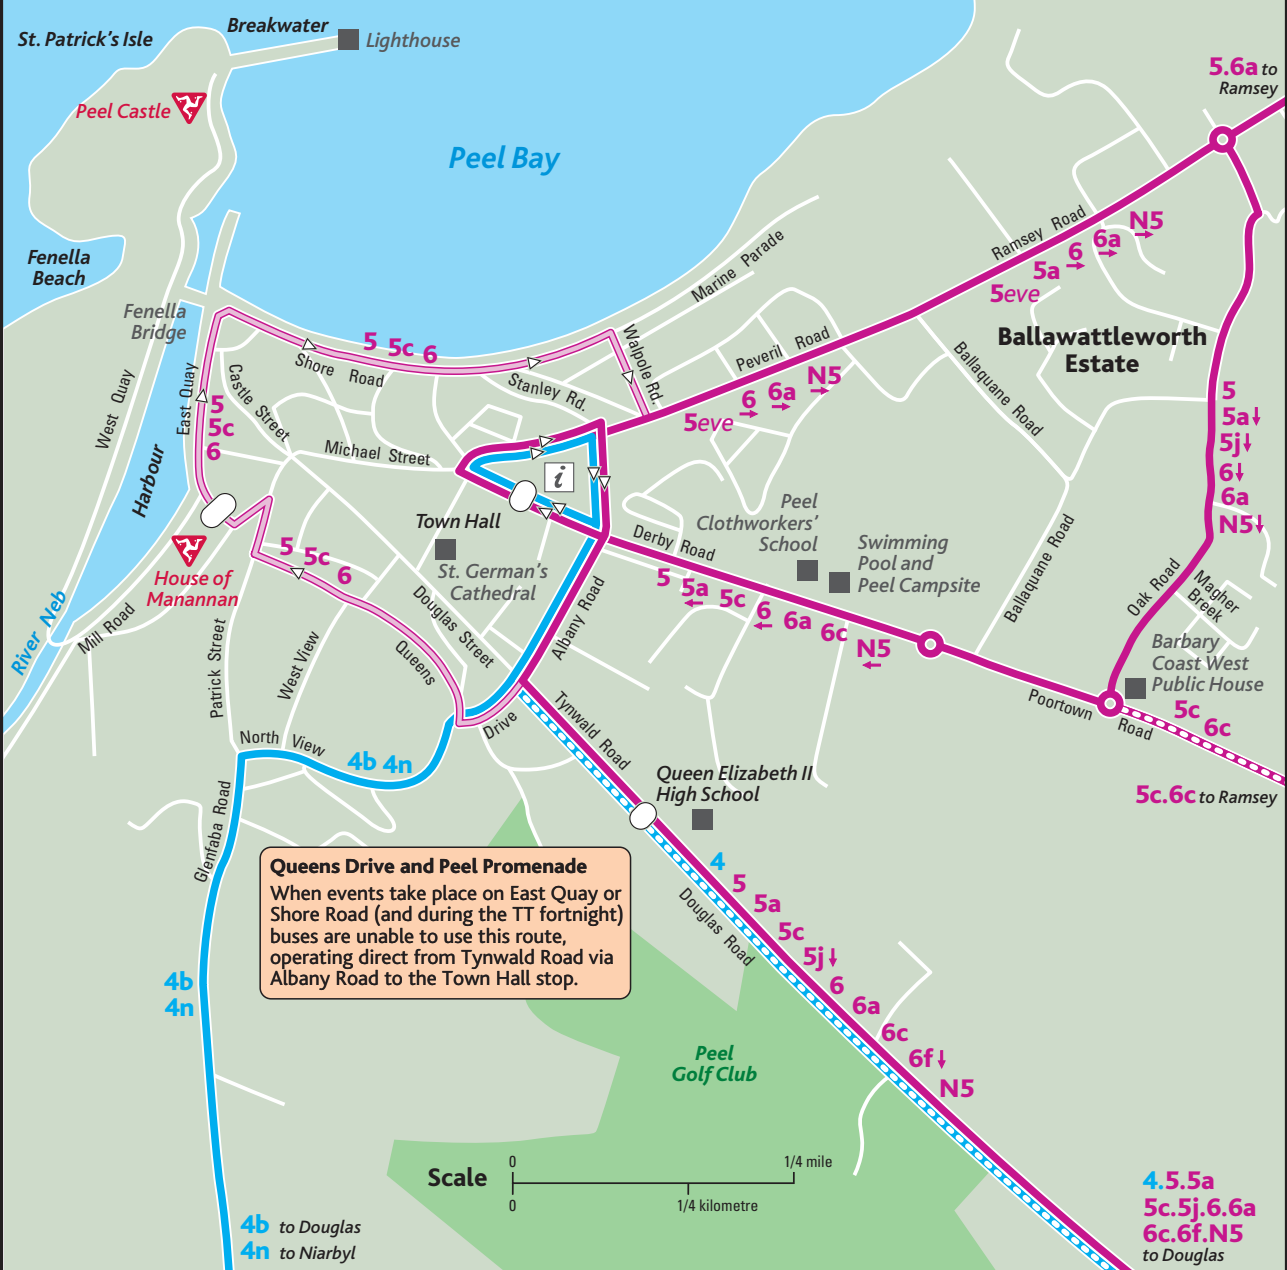

Peel

Purt ny hlnshey

All buses in Peel serve the Town Hall bus stop

Queens Drive and Peel Promenade
 When events take place on East Quay or Shore Road (and during the TT fortnight) buses are unable to use this route, operating direct from Tynwald Road via Albany Road to the Town Hall stop.

- Key**
- 4/4b/4n
 - - - - - 4 (infrequent)
 - 5/5j/6/6a/6f/N5
 - 5/5c/6 daytime (subject to events)

- - - - - 5c/6c
- ▶ Buses travel in direction of arrow shown

- Tourist information
- Manx National Heritage site
- Places of interest